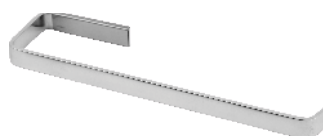

## KIT BANHEIRO SQUARE STANDER

**2221**  
Kit 5 Peças  
Stander Square

Porta Toalha Reto  
Stander Square

Cabide  
Stander Square

Saboneteira  
Stander Square

Porta Toalha Rosto  
Stander Square

Papeleira  
Stander Square